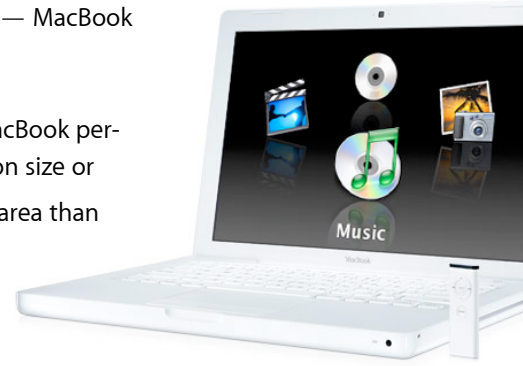

MACBOOK

Powered by the Intel Core Duo, built from ultratough polycarbonate, just 1.08 inches thin — MacBook combines performance and portability like never before.

With the revolutionary Intel Core Duo — with two processor cores on a single chip — MacBook performs up to five times faster than the previous generation iBook without compromising on size or style. At 1280 by 800, the 13.3-inch glossy widescreen display delivers 30% more viewing area than the iBook or 12-inch PowerBook. And the ultrabright LCD makes photos and graphics come alive with color. The iMac includes Mac OS X Tiger and the iLife '06 suite of applications, making it perfectly tuned to serve as the center of your digital life at school or at home.

Measuring just 1.08 inches thin, your MacBook still offers a full complement of ports and connections, including mini-DVI video, fast Gigabit Ethernet, and optical digital/analog audio. Plus you get the innovative MagSafe Power Adapter, a power cord that's held in place magnetically, so if someone should trip over it, the cable disconnects harmlessly and your MacBook stays put.

Save on this incredible new member of the Apple Laptop family!

MacBook

13.3-inch widescreen display
1280 x 800 resolution
1.83GHz Intel Core Duo processor (1)
512MB memory (2x256MB SO-DIMMs)
80GB Serial ATA hard drive
24x Combo drive (DVD-ROM, CD-RW)
Intel GMA 950 graphics with 64MB of shared memory
AppleCare Protection Plan

Order Information:

Part #: BB161LL/A
13.3" MacBook Intel Core Duo with AppleCare Protection Plan
Price: $1,232.00
Save $75.00
SPECIAL PRICE: $1,157.00

Need a different configuration? Contact:

Lisa Nikkel, Apple Computer
620-245-0232 nikkel@apple.com OR
Alan Cable, Apple Computer
1-800-800-2775, opt 1 ext: 46881
cable@apple.com

What's included with all iBooks

In the Box

- MacBook
- 60W MagSafe Power Adapter, AC wall plug and powercord
- Apple Remote
- Lithium-Polymer battery
- Install/restore DVDs
- Printed and electronic documentation

Systems ship with AppleCare Protection plan offering extended service coverage to 3 full years from date of purchase.

Mac OS X v10.4 Tiger

Tiger delivers 200+ new features and improvements, such as the amazing Spotlight search technology and handy Dashboard widgets.

Tiger also includes all-new versions of the following system applications: Safari 2, Mail 2, Address Book 4, iChat AV 3, iCal 2, Font Book 2, DVD Player 4.5, Preview 3, Xcode 2.

In addition, the eMac comes with an incredible bundle of software:

- iLife '06, which includes the latest versions of iTunes, iPhoto, iMovie HD, iDVD and GarageBand
- iWork '05 30-day trial
- Front Row
- Photo Booth
- Big Bang Board Games
- Comic Life
- Omni Outliner